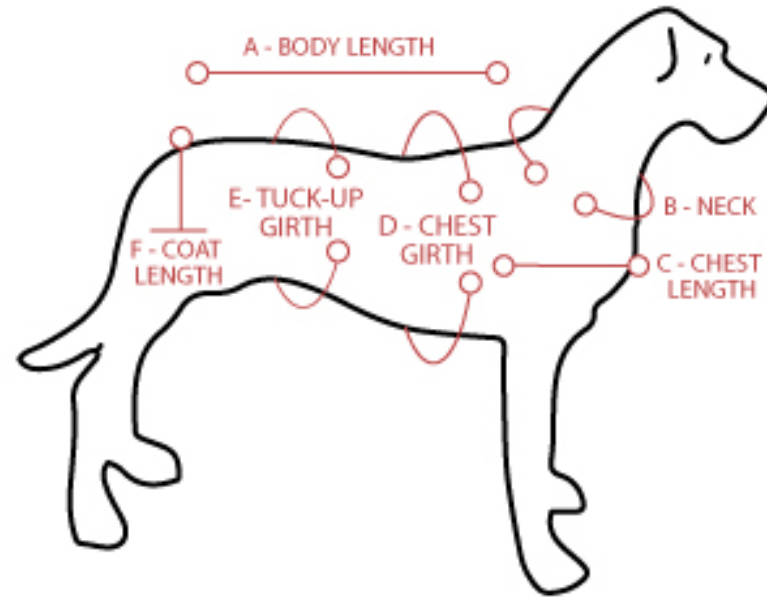

Measuring Your Dog

A	Body Length (measure from the collar to the tail)	
B	Neck Circumference (measure loosely around neck)	
C	Chest Length (measure around the chest from behind the front Leg)	
D	Chest Girth (measure around chest behind front leg)	
E	Tuck-up Girth (measure just in front of the hind legs)	
F	Coat Length (measure from centre of spine to the point where coat should hang)	

A=6-9.5"
(15-24 cm)

A=10-14"
(25-36 cm)

A=14.5-17.5"
(37-44 cm)

A=18-28.5"
(45-73 cm)

A=29-36"
(74-91 cm)