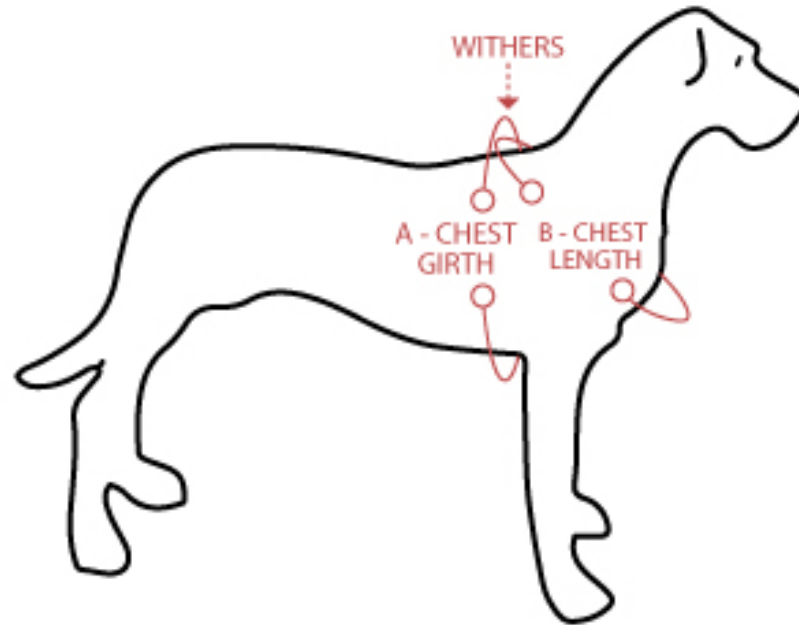

Measuring Your Dog

A	Chest Girth (measure around chest from withers point)	
B	Chest Length (measure around the chest from the withers to the breast bone)	

A=9-15"
(23-38 cm)
B= 10-17"
(25-43 cm)

A=15-24"
(38-61 cm)
B= 17-27"
(43-69 cm)

A=24-32"
(61-81 cm)
B= 27-35"
(69-89 cm)

A=32-48"
(81-122 cm)
B= 35-53"
(89-135 cm)

A=32-48"
(81-122 cm)
B= 35-53"
(89-135 cm)